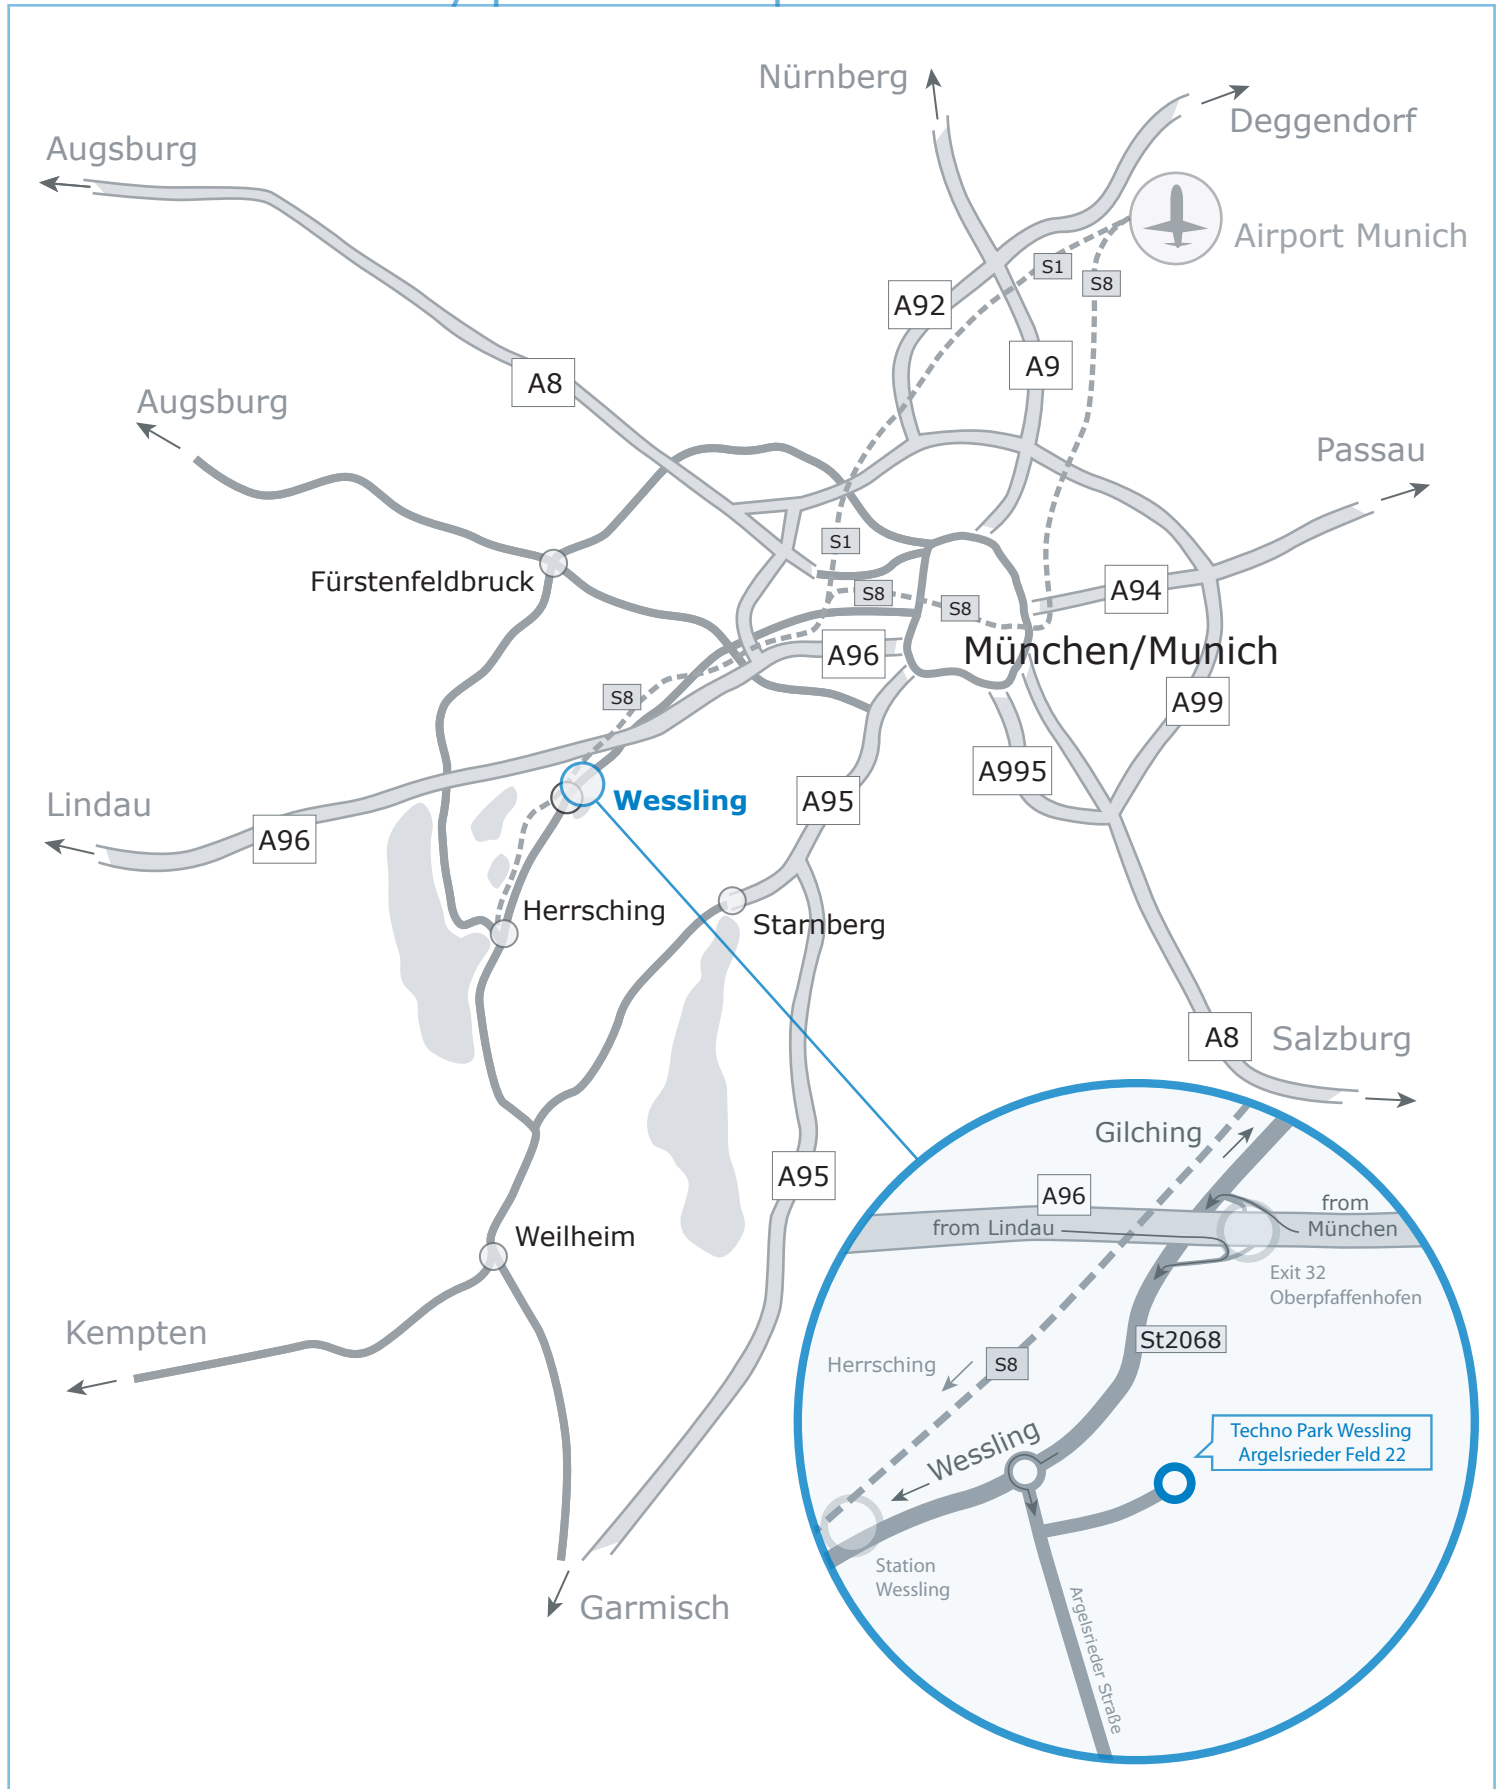

How to reach us by public transportation

- ❑ At the Munich Airport take the suburban train S1 or S8 towards ‚München-Hauptbahnhof‘
- ❑ At the main station ‚Hauptbahnhof‘ take line S8 towards ‚Herrsching‘
- ❑ Leave at Wessling station. From here you may take a taxi for the remaining 2,5 km (Taxi Steiner, Tel. 08153 - 95 35 40 or 0175 - 524 15 24) or you give us a call to pick you up
- ❑ You may also take a taxi from Munich Airport to Wessling (more than one hour) or from downtown Munich to Wessling (more than half an hour)